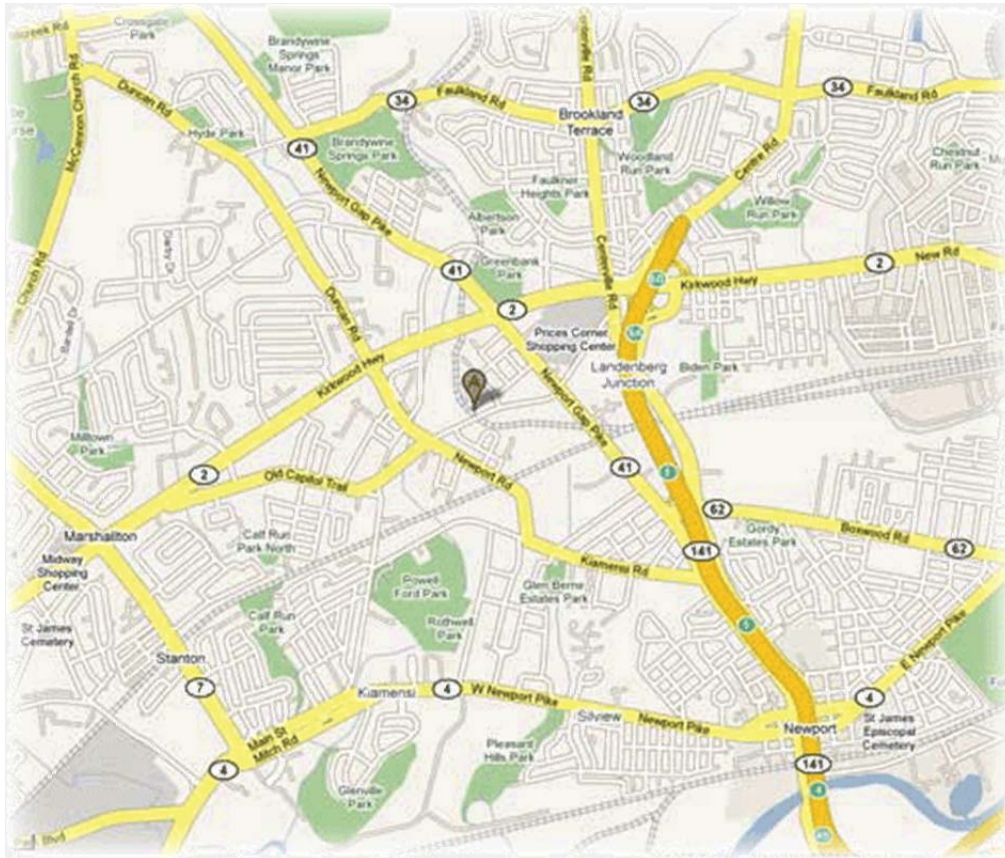

The Hunter's Den Restaurant – Directions

3517 Old Capitol Trail – Wilmington, Delaware 19808

(302) 998-4790 www.huntersdenrestaurant.com

Hunter's Den Restaurant is conveniently located near route 141, route 2, and route 7. Below are some common directions to get to our restaurant or you can use our driving directions below by entering your address in the form and your directions will be printed below. We hope to see you soon!

From Maryland

Take I-95 to Rt.141 north, take Rt. 2 (Kirkwood Hwy) go to 3rd traffic light and make a left, that is route 41, go to the next light and make a right, that is Old Capitol Trail, we are located one mile on the right.

From Wilmington and Philadelphia

Take I-95 south to Rt.141 north, take Rt. 2 (Kirkwood Hwy) go to 3rd traffic light and make a left, that is route 41, go to the next light and make a right, that is Old Capitol Trail, we are located one mile on the right.

From Newark

Take Kirkwood Hwy (East) until you come to Rt. 41, make a right, go to the next light and make another right, that is Old Capitol Trail, we are one mile on the right.